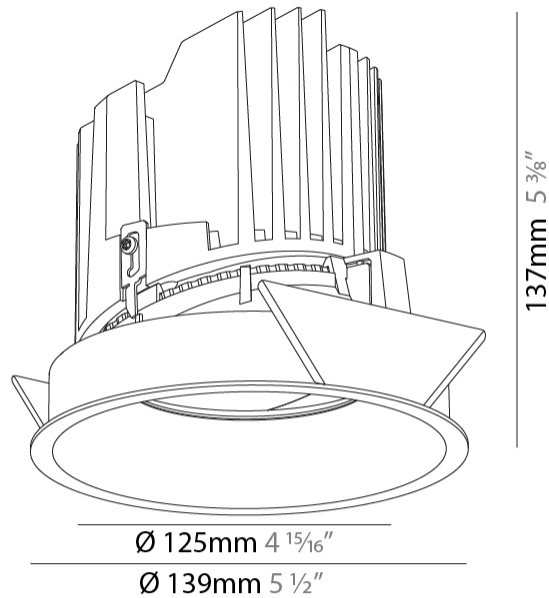

GENERAL

Series: Bioniq
Subseries: Bioniq Round Semi Adjustable
Brand: Prolight
Division: Architectural
Mounting Type: Recessed
Mounting Location: Ceiling
Subcategory: Downlight

PHYSICAL

Shape: Round
Diameter (mm): 139
Diameter (in): 5 1/2
Height (mm): 137
Height (in): 5 3/8
Ceiling Thickness (mm): 10 / 12.5 / 15
Ceiling Thickness (in): 3/8 or 1/2 or 9/16
Min. Recessing Depth (mm): 150
Min. Recessing Depth (in): 5 7/8
Light Distribution: Adjustable / Downlight
Weight (kg): 0.856
Weight (lbs): 1.89
Fixture Finish: SSR / BKV / CWI / CRY / HAB / UFT / ITA / RUA / FTG / MYG / LOD / PUS / FRO / FUP / KIA / POP / BLS / SPG / MEY / GOH / GUM / CHC / COM / ABZ / JAG / OBR / MOS / ROR
Fixture Material: Aluminum Die Cast
Cut-out Measurements: 130mm / 5 1/8"

LED

Number of LEDs: 1
Color Temperature (°K): 2700 / 3000 / 3500 / 4000
Max. Delivered Lumen (lm): 1890 / 1930 / 2028 / 2070
Nominal Lumen (lm): 3210 / 3290 / 3459 / 3530
CRI: >90 CRI
Efficiency (%): 0.631
Lamp Life (hrs): 50000

OPTICAL

Reflector: 20 / 25 / 40
Adjustability: Rotational 355°; Tilt 10°

RATINGS AND CERTIFICATIONS

Certified By: Certified for North American Standards
IP rating: IP54

BIONIQ ROUND SEMI ADJUSTABLE RECESSED